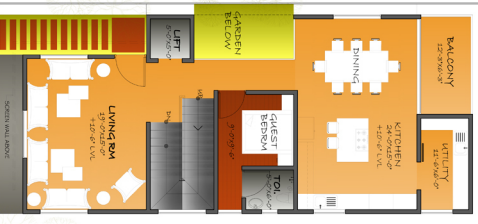

LAP POOL
BELOW
28'-0" x 70'-0"

GROUND FLOOR

UPPER GROUND FLOOR

TERRACE FLOOR