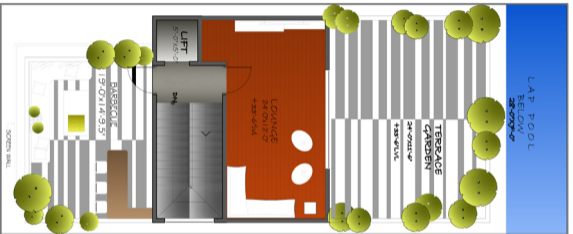

LAP POOL
BELOW
28'-0" x 70'-0"

GROUND FLOOR

UPPER GROUND FLOOR

TERRACE FLOOR